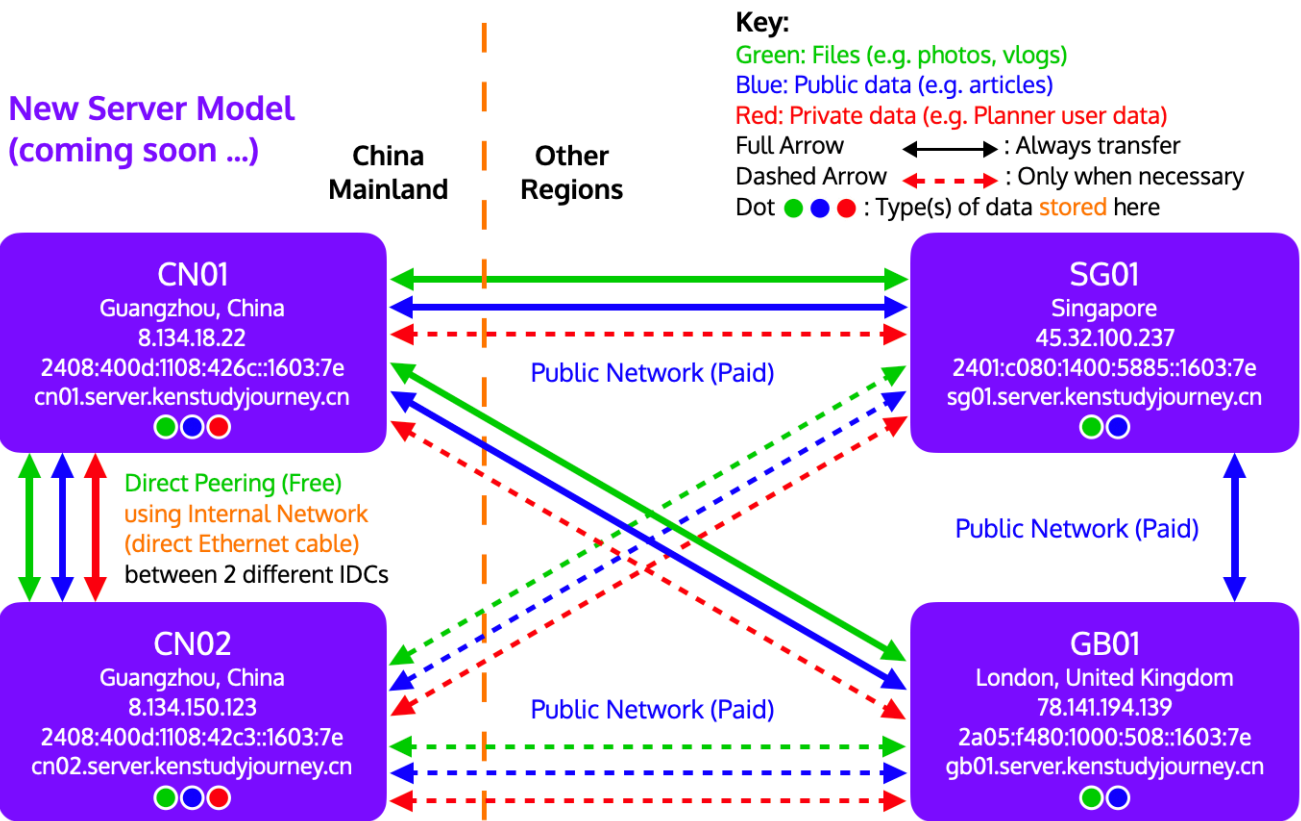

### Old Server Model

#### Key:

Green: Files (e.g. photos, vlogs)

Blue: Public data (e.g. articles)

Red: Private data (e.g. Planner user data)

Full Arrow  $\longleftrightarrow$  : Always transfer

Dashed Arrow  $\dashrightarrow$  : Only when necessary

After this data transfer, your data will be **immediately erased/removed from my old CN01 server**. The old CN01 server and its IP addresses will be released after several days.

My Routing Policy:

- China Mainland: CN-CAN-01 and CN-CAN-02
- Europe, North and South America, Africa: GB-LHR-01
- All Other Regions: SG-SIN-01